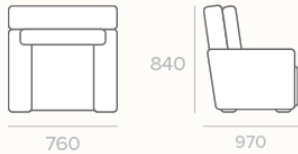

UPHOLSTERY OPTIONS

STOCKED IN:

Palisade Fabric
(CEMENT)

MEASUREMENTS

ARMCHAIR

scan QR code to view this product on [synargy.com](https://www.synargy.com)

FEATURES & BENEFITS

FRAME FSC certified Plywood frame

A sturdy frame constructed with sustainably sourced plywood provides a solid and long-lasting base to the seat

FOUNDATION Heavy gauge steel Zig Zag springs

The foundation delivers long-lasting support & the first layer of comfort

FOAM High density foam & fibre

The high-density layered foam offers exceptional support, while the luxurious top layer of fibre adds an extra dimension of indulgent comfort

UPHOLSTERY Stocked in patterned Palisade fabric

Stocked in a bold and unique patterned, Cement coloured Palisade fabric